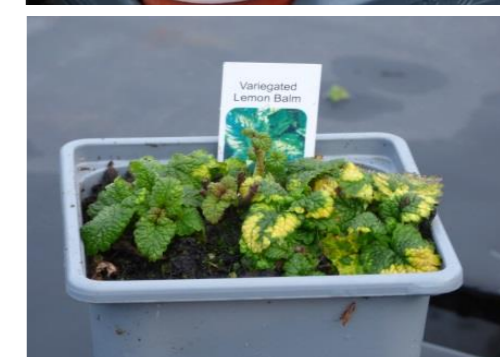

Herbs and veg						
Alpine strawberry	White	30 cm (1ft)	Spring - summer	Sun, moist	Sweet fruit	9 cm pots, £2.00
Broad leaved sorrel		30 cm (1ft)		Sun, light shade, moist		9 cm pot, £2.00
Buckler leaved sorrell		30 cm (1ft)		Sunny, well drained		9 cm pot, £2.00
Cardoon	Purple	1.2 m (4ft)	Summer	Sunny, well drained	good bee plant	9 cm pots, £2.00
Chamomile 'Flora plena'	White	15cm	Summer	sun, well drained		9 cm pot, £2.00
Chamomile 'Treneague'	lawn chamomile	Creeping		sun, well drained	creeping habit	9 cm pot, £2.00
Chives	Pink	30 cm (1ft)	Spring	sun, well drained	Good bee plant	9 cm pots, £2.00
Cowslip	Yellow	20 cm (8")	Spring	Sun to semi shade		9 cm pots, £2.00
Curry plant	Yellow	45 cm (18")	Summer	sun, well drained		9 cm pots, £2.00
Curry plant, dwarf	Yellow	20 - 30 cm	Summer	sun, well drained		9 cm pots, £2.00
Elecampagne	Yellow	1.2 m (4ft)	Summer	Full sun	Good for bees	9 cm pots, £2.00
French sorrell		30 cm (1ft)		sun, well drained		9 cm pot £2.00
Garlic chives	White	30 cm (1ft)	Autumn	sun, well drained	Good bee plant	9 cm pots, £2.00
Good king henry		30 - 45 cm (1-1.5 ft)		Sun, moist		2li pot, £4.50
Horseradish variagted		45 - 60 cm (1.5 - 2 ft)		Sun, light shade, moist	Varigated leaves	2li pot, £4.50
Hyssop	Pink	45 - 60 cm (1.5 - 2 ft)	Summer	sun, well drained	Good bee plant, culinary	9 cm pots, £2.00
Lavender 'Grosso'	Purple	90 cm (3ft)	Summer	sun, well drained		1 li pot £4.50
Lemon verbena		60 - 90 cm (2-3ft)		Sun, protected	Scented leaves	9 cm pot £3.00
Marjoram	white / pink	45 cm (1,5 ft)	Summer	Sun	Good bee plant, culinary	9 cm pot, £2.00
Myrtle communis ssp. Tarentina	White	1.5 m	Summer	Sun, sheltered.	Evergreen shrub	2li pot, £6.00
Nepeta cataria (catnep)	White	60 cm (2ft)	Summer	sun, well drained	Good for bees	9 cm pots, £2.00
Oregano	White , pink	45 cm (1,5 ft)	Summer	Sun	Good bee plant, culinary	9 cm pot, £2.00
Parlsey curly		30-45 cm (12-18")		Sun		9 cm pot, £2.00
Parlsey flat leaved		30-45 cm (12-18")		Sun		9 cm pot, £2.00
Rosemary	Blue	75 - 90 cm	Spring	Sun, well drained	Good bee plant, culinary	9 cm pot, £2.00
Sage 'Iceterina'		45 cm (1,5 ft)		Sun, sheltered	Variegated foliage	9 cm pot, £2.00
Sage 'Purple'		60 cm (2ft)		Sun	Purple foliage	9 cm pot, £2.00
Sweet rocket	Pink	90 cm (3 ft)	Spring	Sun	Good for bees	9 cm pots, £2.00
Tansy	Yellow	90 cm (3ft)	Summer	Sun		9 cm pot £2.00
Tarragon, french		45 cm (1.5 ft)		sun, well drained		9 cm pot £3.00

Culinary herb pack 6 pack – 6 varieties (9 cm pots), £12.00