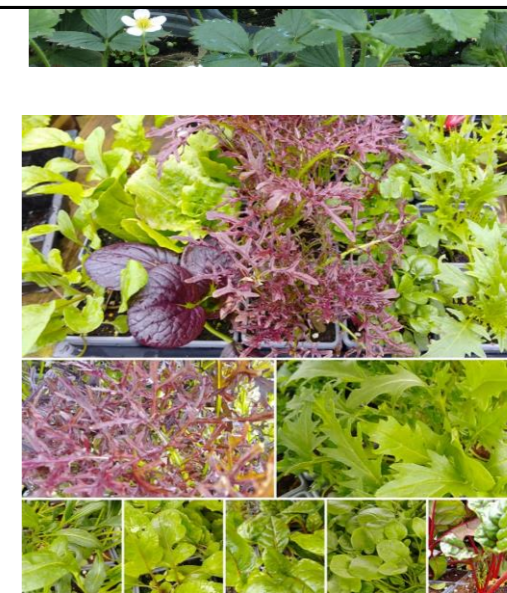

Cauliflower 'All year round'	Highly reliable with large curds Plant out in Spring and early summer for cutting in June to September. Plant 30cm apart.				7 cm pots, 35 p	
Cauliflower 'Snowcrown'	A very early mild and sweet variety producing snow white heads protected by vigorous leaves.				7 cm pots, 35 p	
Celery					7 cm pots, 35 p	
Chard 'Yellow'	Perennial veg plants, young leaves eaten in salad, mature stems and leaves can be cooked. Plant 30 cm apart				7 cm pots, 35 p	
Kale 'Black Magic'	Black Magic is a very well-maintained selection of Nero de Toscano kale. It is highly uniform for full-size production				7 cm pots, 35 p	
Mibuna	Cut and come again salad leave				7 cm pots, 35 p	
Mizuna	Cut and come again salad leave				7 cm pots, 35 p	
Purple sprouting brocolli 'Rudolf'					7 cm pots, 35 p	
Radicchio	Leafy hearting vegetable				7 cm pots, 35 p	
Salad rocket	Cut and come again salad leave				7 cm pots, 35 p	
Shallot 'Topper'	bright golden bulbs which store well. Mild flavoured, excellent for cooking, salads or pickling.				7 cm pots, 35 p	
Sprout 'Long island improved'	semi-dwarf variety that will produce sprouts for a long amount of time				7 cm pots, 35 p	
Sprout 'red bull'	Red sprouts about 1-2in big, that deepen in hue with the winter cold and retain their colour on cooking. nutty flavour.				7 cm pots, 35 p	
	<i>All 7 cm veg plants are 15 plants (full tray) for £5.00, can mix varieties</i>					
Mixed salad tray	<i>15 plants per tray, mix of currently avialable cut and come again salad leave plants</i>				15 plants £5.00	
Sweet peas						
Matucanna	Purple, burgundy		Sun, needs support	7 cm pots, 35 p or	15 plants £5.00	
Blue ripple	White with lilac edge		Sun, needs support	7 cm pots, 35 p or	15 plants £5.00	
Scented mix	Mixed		Sun, needs support	7 cm pots, 35 p or	15 plants £5.00	
Broadbean					9 cm pot 50p each	
Pea 'Oasis'					9 cm pot 50p each	
Runner bean					9 cm pot 50p each	
French bean					9 cm pot 50p each	
Dahlia	<i>Require protection from frost, tubers can be lifted and stored overwinter</i>					
Bedding type 'Bishops children'	Bright mix	90 cm (3ft)	Summer -Autumn	Sun, light shade	Attracts pollinators	10 cm pot £2.00
Bedding type 'Dandy' (collerette)	Bright mix	30 - 45 cm (1-1.5ft)	Summer -Autumn	Sun, light shade	Attracts pollinators	10 cm pot £2.00
Bdding type 'Sunny Reggae'	Oranges	30 - 45 cm (1-1.5ft)	Summer -Autumn	Sun, light shade	Attracts pollinators	10 cm pot £2.00
Ambition	Deep purple	100 cm (3.3ft)	Summer -Autumn	Sun, light shade	Cactus	2li pot £5.50
Appache	Orange - red	90 cm (3ft)	Summer -Autumn	Sun, light shade	Fimbrilated Cactus type	2li pot £5.50
Black touch	Dark Maroon	90 cm (3ft)	Summer -Autumn	Sun, light shade	Fimbrilated decorative	2li pot £5.50
Edinburgh	Purple white tips	90 cm (3ft)	Summer -Autumn	Sun, light shade	Decorative	2li pot £5.50
Electric flash	Red, yellow centre	100 cm (3.3ft)	Summer -Autumn	Sun, light shade	Cactus	2li pot £5.50
Electric light	Pink, white	100 cm (3.3ft)	Summer -Autumn	Sun, light shade	Decorative type	2li pot £5.50
Feline yvonne	Pink	100 cm (3.3ft)	Summer -Autumn	Sun, light shade	Decoative	2li pot £5.50
Ferncliffe Illusion	White/ lilac	90 cm (3ft)	Summer -Autumn	Sun, light shade	Decorative (dinnerplate)	2li pot £5.50
Fuzzy Wuzzy	Pink, white tips	90 cm (3ft)	Summer -Autumn	Sun, light shade	Decorative	2li pot £5.50
Kelvin Floodlight	Yellow	90 cm (3ft)	Summer -Autumn	Sun, light shade	Decoative (dinnerplate)	2li pot £5.50
Loe	Deep pink, cream yellow centre	90 cm (3ft)	Summer -Autumn	Sun, light shade	Decorative	2li pot £5.50
Manhattan Island	Red, yellow centre	90 cm (3ft)	Summer -Autumn	Sun, light shade	Decoative (dinnerplate)	2li pot £5.50
Maxime	Red, yellow	90 cm (3ft)	Summer -Autumn	Sun, light shade	Decorative type	2li pot £5.50
Table dancer	Deep purple white tip	90 cm (3ft)	Summer -Autumn	Sun, light shade	Fimbrilated decorative	2li pot £5.50
Vectra	Yellow peach tips	90 cm (3ft)	Summer -Autumn	Sun, light shade	Fimbrilated decorative	2li pot £5.50
Cottage garden annuals and cut flowers						
Ammi majus	White	Upto 90 cm (3ft)	Summer	Sun, partial shade	Cut flower, good for pollinators	9 cm pot £1.25
Brachycome 'Blue Star'	Blue	25 cm (10")	Spring - autumn	Sun, drought tollerant	Basket plant, lightly scented	9 cm pot £1.25
Bunny tails grass		15 cm (6")	Summer - autumn	Sunny		9 cm pot £1.25
Cornflower 'Blue boy'	Blue	60 cm (2ft)	Spring - autumn	Sun, sheltered	Cut flower, can be dried	9 cm pot £1.25